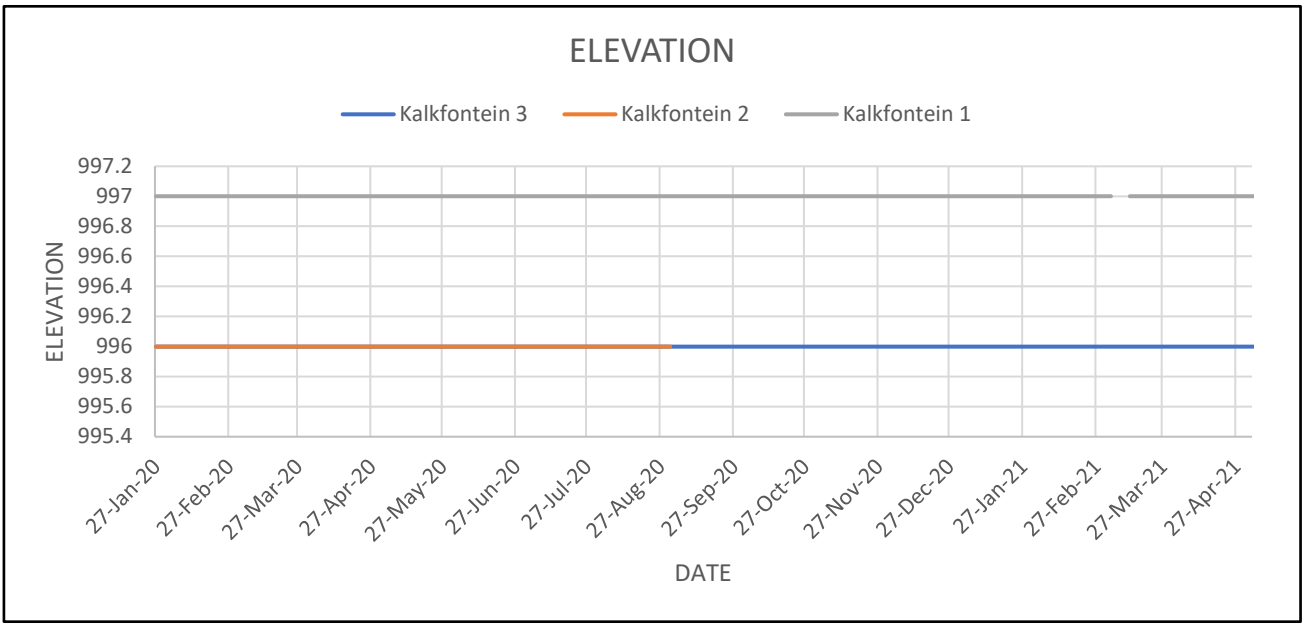

Elevation, Total head and depth-to-water plots locations in mamadila (1-4) between January 2020 to April 2021

Elevation, Total head and depth-to-water plots locations in Kalkfontein (1-3) between January 2020 to April 2021