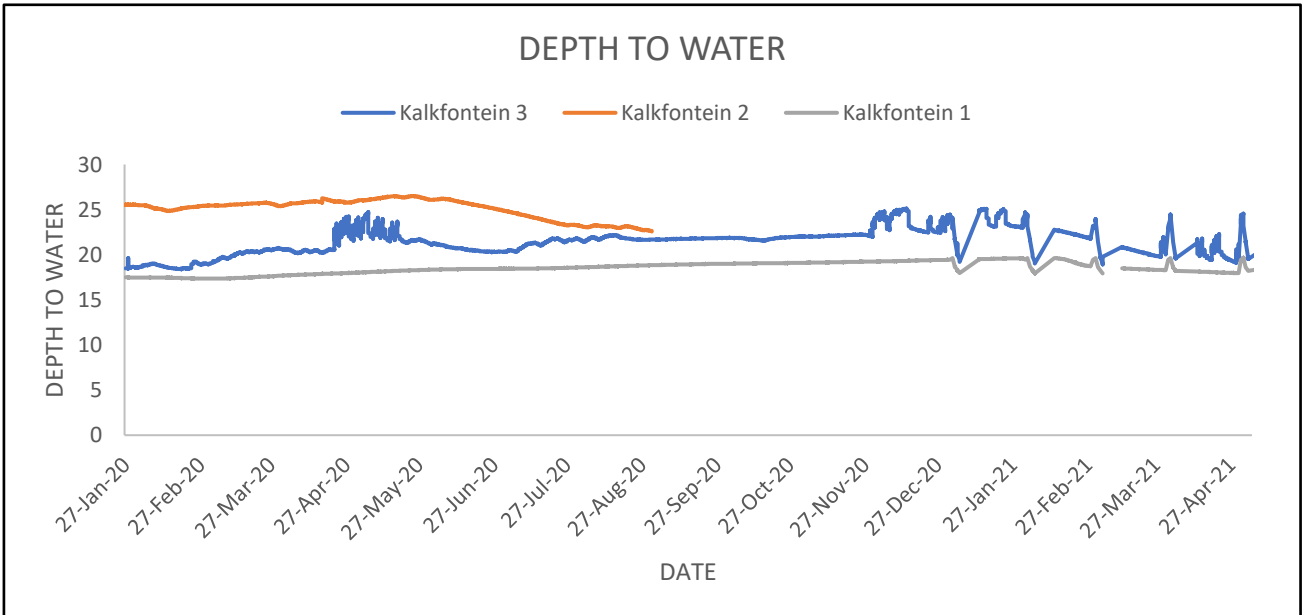

Elevation, Total head and depth-to-water plots locations in mamadila (1-4) between January 2020 to April 2021

Elevation, Total head and depth-to-water plots locations in Kalkfontein (1-3) between January 2020 to April 2021