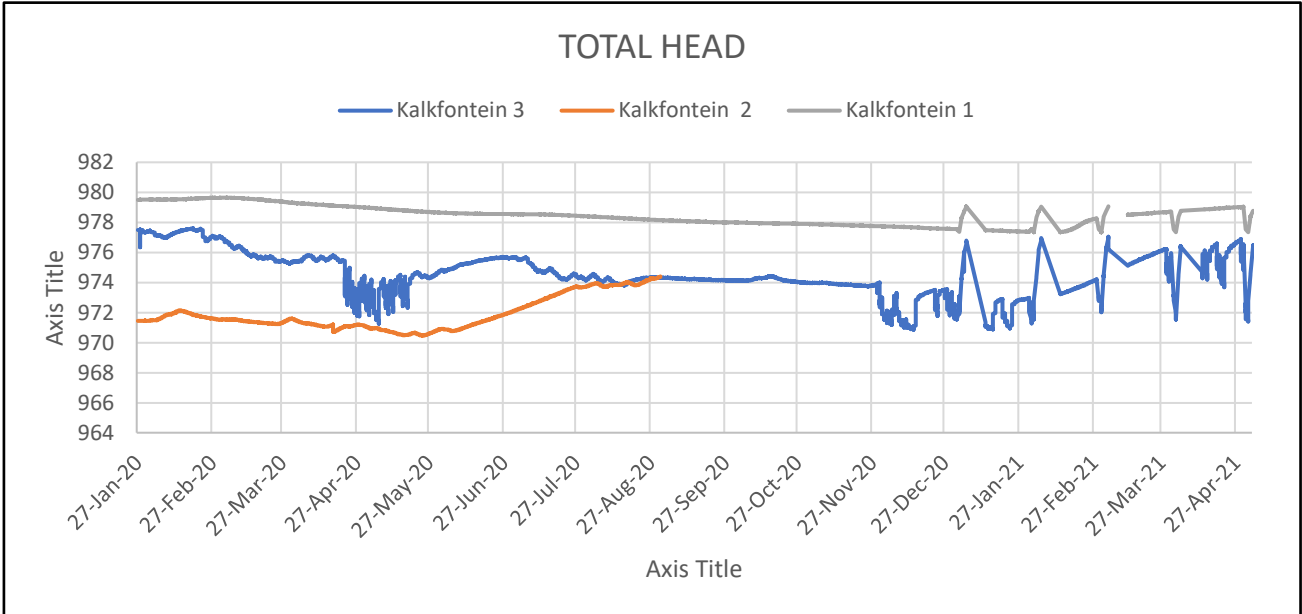

Elevation, Total head and depth-to-water plots locations in mamadila (1-4) between January 2020 to April 2021

Elevation, Total head and depth-to-water plots locations in Kalkfontein (1-3) between January 2020 to April 2021